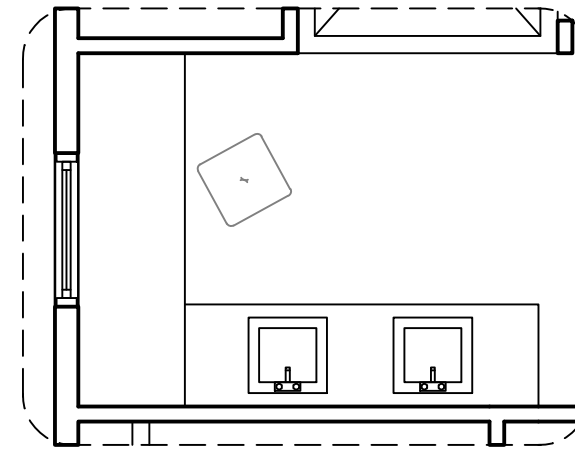

SECOND FLOOR PLAN
1180 SF

OPTION: MAKEUP DESK

PROJECT NAME:
THE CASTOR
2 STOREY: SECOND FLOOR PLAN WITH OPTIONS

DATE: 2020.06.04

SCALE: VARIES