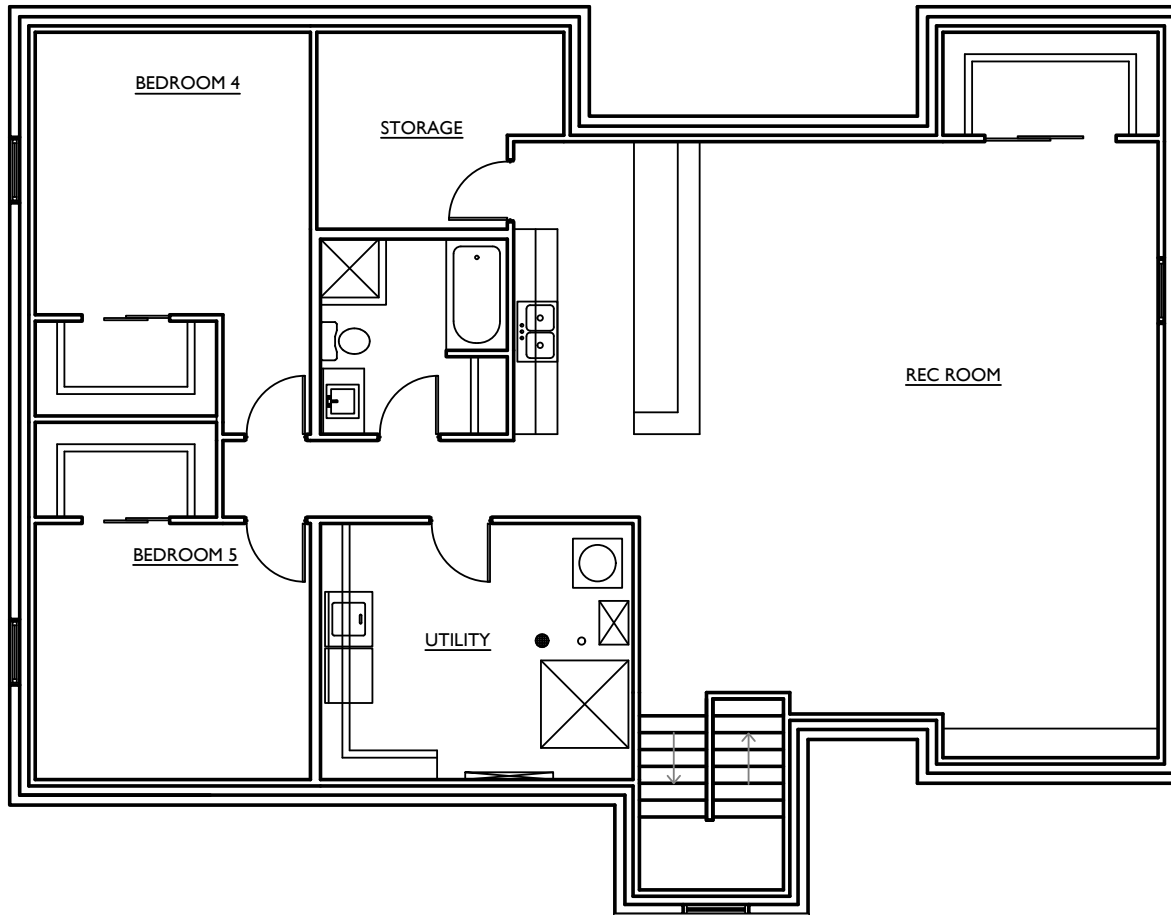

MAIN FLOOR PLAN

THE MAGNOLIA

Bungalow

3-Car Front Attached Garage
Primary Walk-In Closet

Square Feet
1,900

Bedrooms

Bathrooms

3

2

204-728-2235
www.jandghomes.ca

RE/MAX
VALLEYVIEW REALTY

J&GHomes
customized lifestyles

MAIN FLOOR PLAN

THE MAGNOLIA

Bungalow

3-Car Front Attached Garage
Primary Walk-In Closet