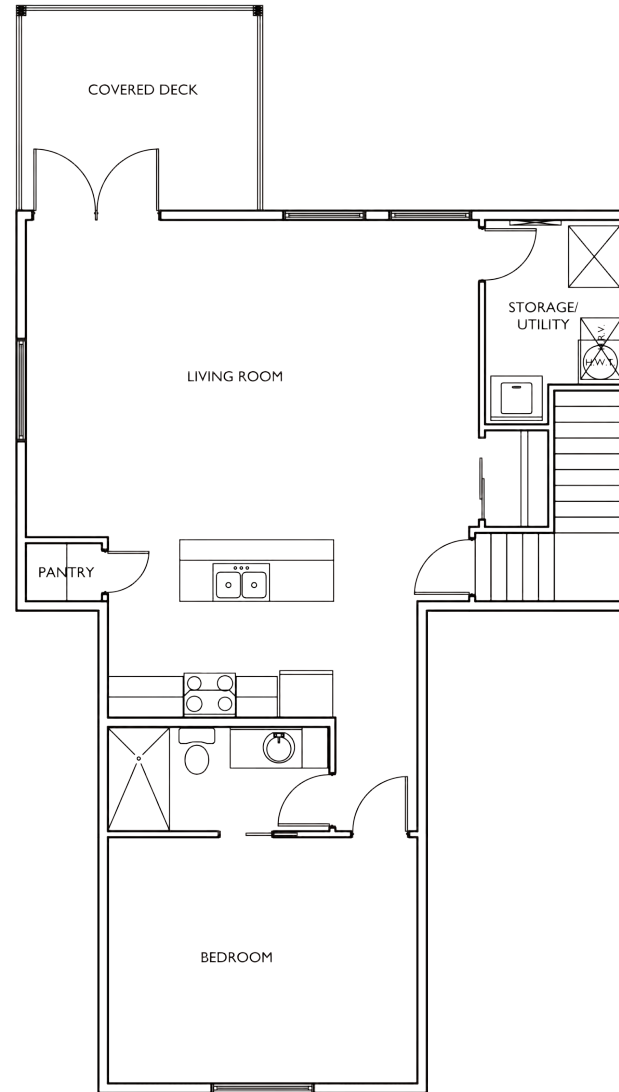

MAIN FLOOR PLAN

SECOND FLOOR PLAN

LAKE LIFE

The
SEQUOIA

Square Feet

2,110

Bedrooms

1