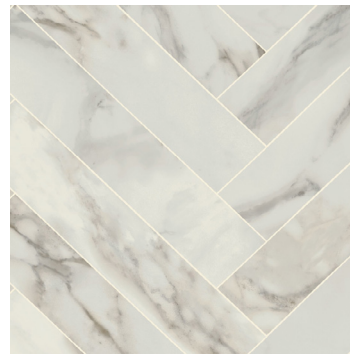

Armstrong – Marble Lake
– Morning Fog