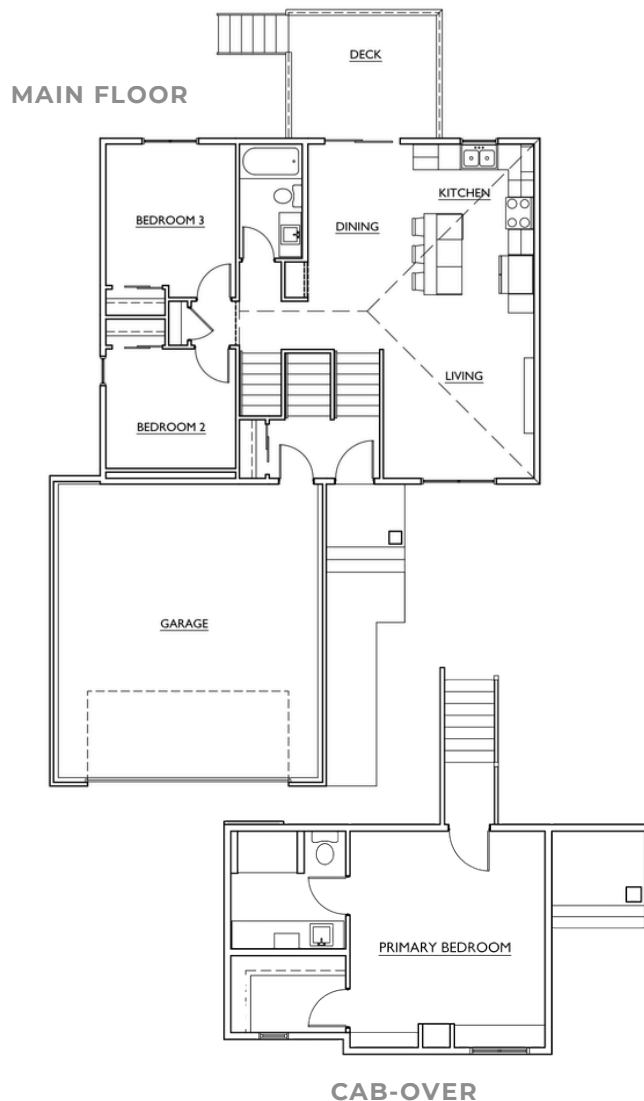

SPRING
Parade
 of
HOMES
 2026

80 HANLON CRESCENT **\$619,900**
 CAB-OVER HOME

1,285 sq. ft. | 3 bedrooms | 2 bathrooms | 2-car garage

This 1,285 sq. ft. cab-over is designed in a warm organic modern style, where soft neutral tones, natural textures and subtle arched accents create a calm, inviting sense of luxury. The open concept living space is anchored by a beautiful fireplace, offering a cozy yet elevated setting for everyday living and entertaining. With three bedrooms and two bathrooms, the home features quartz countertops throughout and smart home blinds that add effortless comfort and convenience. The primary suite feels like a true retreat, complete with a spa-like ensuite and a generous walk-in closet with windows, filling the space with natural light and a refined, relaxed elegance.