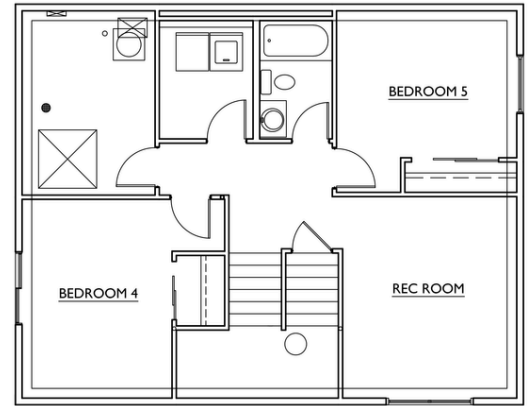

LIGHTING

- **Exterior Entry** - Drew & Jonathan Studio Collection - Medium Pendant Lantern - Black #DJ01102TXB
- **Island Pendants** - Gluckenstein Elements Allegra 11.5" Black Finish - Black Metal Shade Drum - #1001725476
- **Main Bedroom Ceiling Fan** - Artika Ellison 52" #52FAN-ELR-HD1BL - Matte Black
- **Ensuite Wall Sconce** - Globe Electric Edinburgh 24-in 19 W Dimmable LED Integrated Matte Black Vanity Light #332076564
- **Bedrooms** - Canarm 11" LED Low Profile Round Flush Mount #DL-15C-30FC-BK-C - Matte Black
- **Hallways & Dining Room** - Potlights

FUTURE BASEMENT