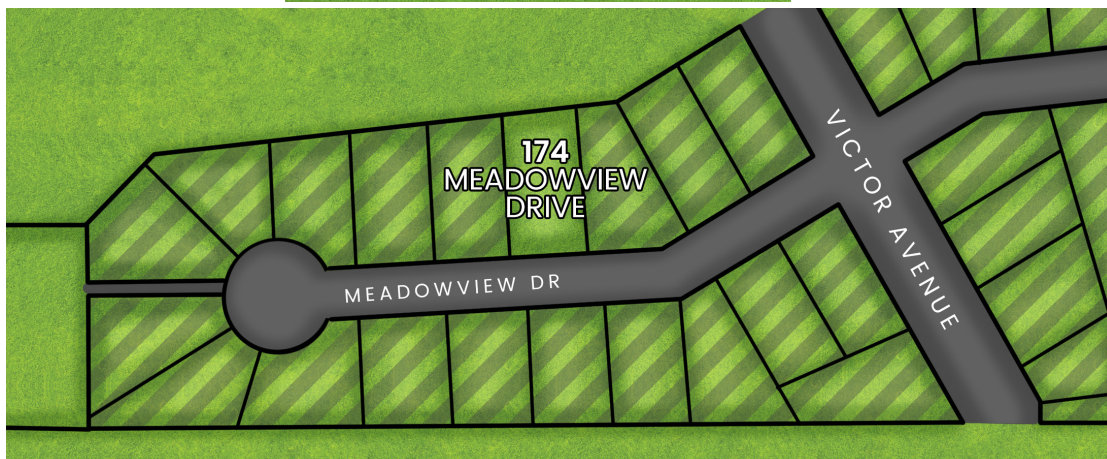

BULLRUSH BAY | SOUTH BROOKWOOD

plan #56744

CIVIC ADDRESS	SIZE (SQ FT)	AVAILABILITY
7 Bullrush Bay	Pie Lot*	SOLD
9 Bullrush Bay	Pie Lot*	SOLD
11 Bullrush Bay	55.5 x 120	SOLD
13 Bullrush Bay	-	SOLD
27 Fieldstone Crescent	Pie Lots (7,739)	SOLD
29 Fieldstone Crescent	Pie Lot* (8,548)	SOLD
30 Fieldstone Crescent	Pie Lot* (15,799)	SOLD
32 Fieldstone Crescent	Pie Lot* (9,559)	AVAILABLE
34 Fieldstone Crescent	Pie Lot* (6,902)	AVAILABLE
36 Fieldstone Crescent	56 x 126 (7,056)	SOLD
38 Fieldstone Crescent	56 x 126 (7,056)	SOLD
40 Fieldstone Crescent	56 x 126 (7,056)	SOLD
42 Fieldstone Crescent	56 x 126 (7,056)	SOLD
44 Fieldstone Crescent	56 x 126 (7,056)	SOLD
46 Fieldstone Crescent	56 x 126 (7,056)	SOLD
48 Fieldstone Crescent	-	SOLD
8 Meadow Drive	53 x 122 (6,466)	SOLD
10 Meadow Drive	53 x 122 (6,466)	SOLD
12 Meadow Drive	53 x 122 (6,466)	SOLD
14 Meadow Drive	53 x 122 (6,466)	SOLD
16 Meadow Drive	53 x 122 (6,466)	SOLD
20 Meadow Drive	Pie Lot* (12,681)	SOLD
22 Meadow Drive	Pie Lot* (10,724)	SOLD

CLEAR LAKE LOTS

plan #43897, 40280, 6822

CIVIC ADDRESS	SIZE (FT)	AVAILABILITY
138 South Bay Drive	CUSTOM	AVAILABLE
174 Meadowview Drive	CUSTOM	AVAILABLE

BRAEVIEW PLACE

plan #20556

■ sold
 ■ pending
 ■ available
 ■ show/spec home
 ■ unavailable
 easement

CIVIC ADDRESS	SIZE (SQ FT)	AVAILABILITY
46 Braeview Place	Pie Lot*	AVAILABLE

BUILD YOUR DREAM HOME WITH US!

Choose from over 60 of our most popular models on our website or create something unique. Customise your home to fit your lifestyle. The choices are endless!