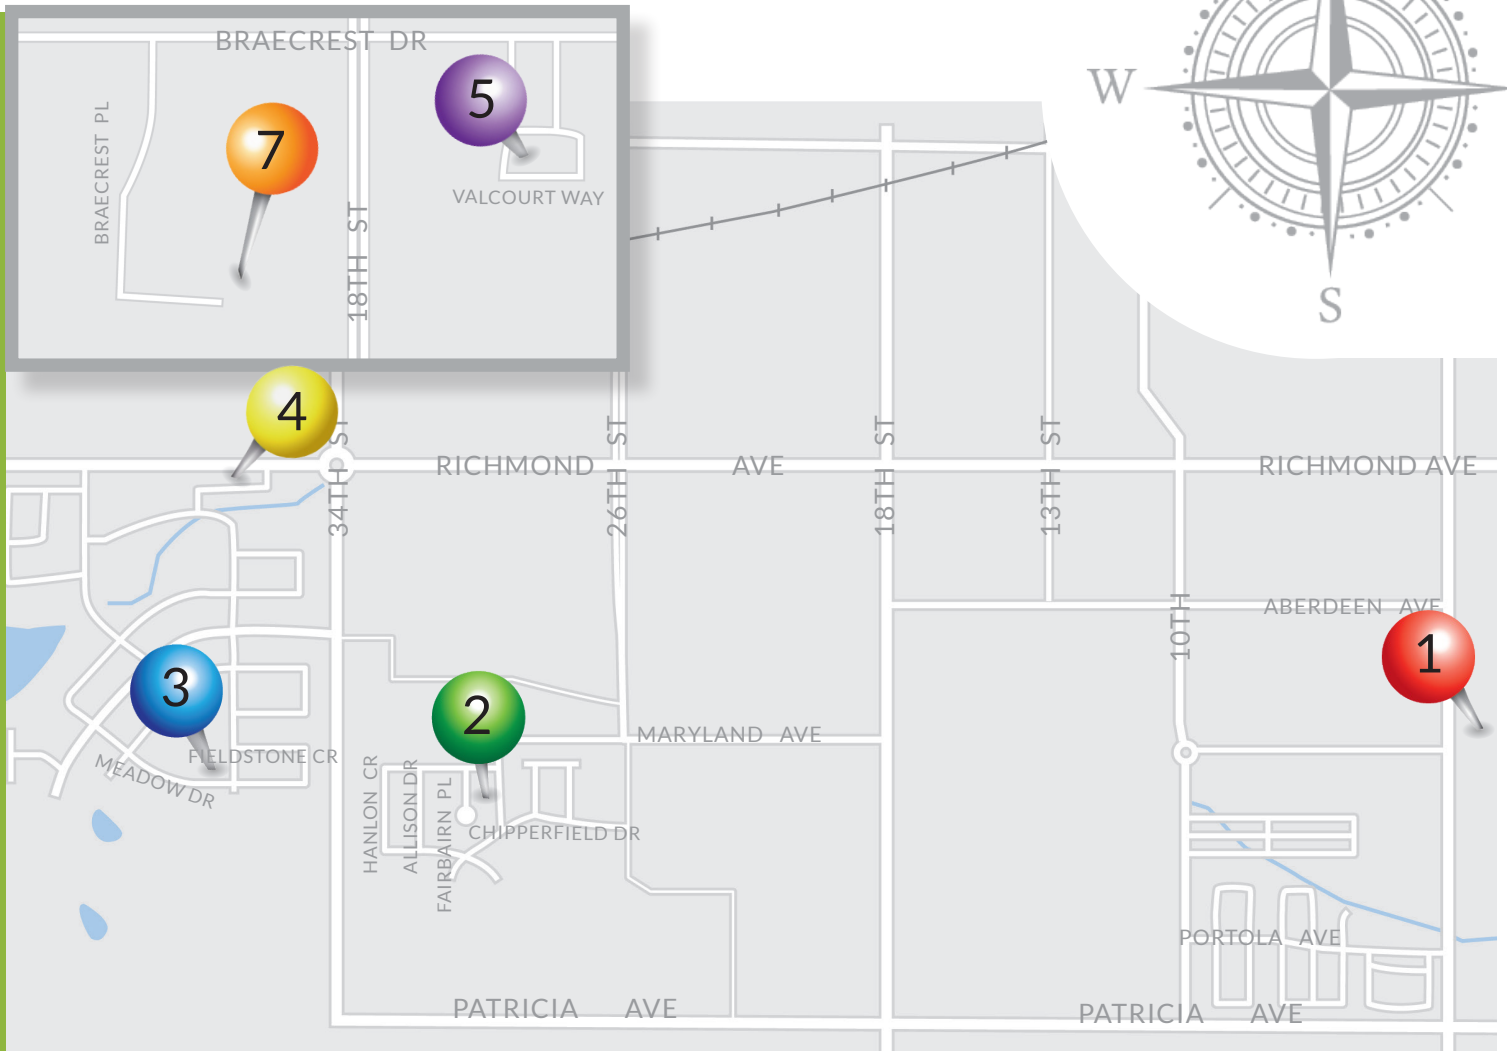

SPRING 2026

DEVELOPMENT AVAILABILITY

It begins with a plan.

REVISED 4/21/2026

DEVELOPMENT LOCATIONS

- 1  SOLIDAGO 3 - 7
- 2  BELLAFIELD / URBAN SQUARE 8 - 13
- 3  BULLRUSH BAY / SOUTH BROOKWOOD 14
- 4  BROOKWOOD ESTATES 15
- 5  THE SUMMIT 16
- 6 CLEAR LAKE LOTS 17
- 7  BRAEVIEW PLACE 18

SOLIDAGO PHASE 2 STAGE 1

sold
 pending
 show/spec home
 unavailable
 easement

CIVIC ADDRESS	SIZE (SQ FT)	AVAILABILITY
2 Wheatgrass Bay	1336	SOLD
4 Wheatgrass Bay	1336	SOLD
6 Wheatgrass Bay	1336	SOLD
8 Wheatgrass Bay	1231	SOLD
10 Wheatgrass Bay	1231	SOLD
12 Wheatgrass Bay	1336	SOLD
14 Wheatgrass Bay	1336	SOLD