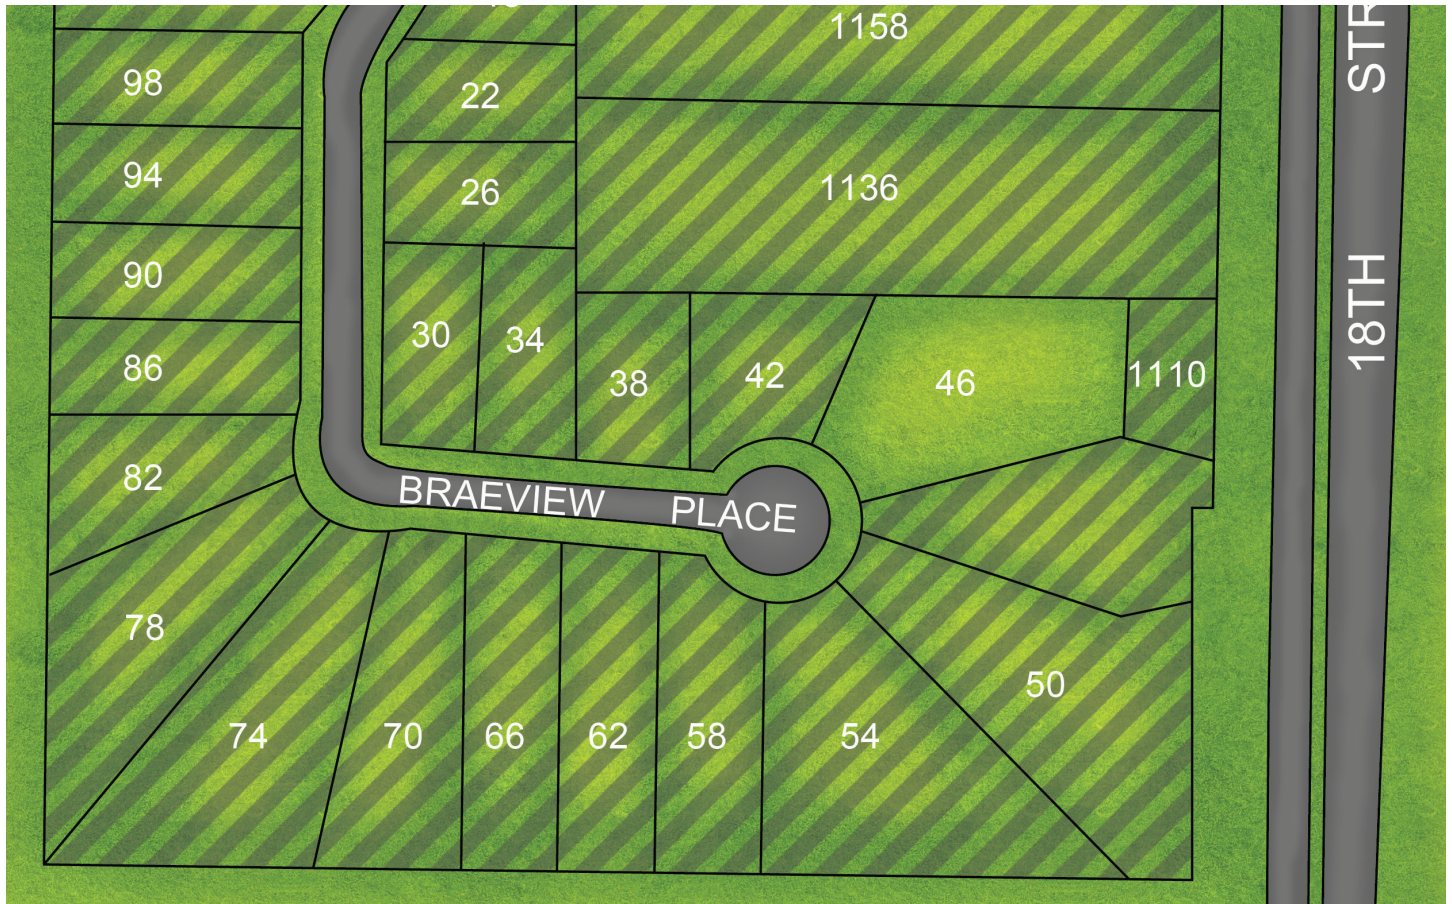

BULLRUSH BAY | SOUTH BROOKWOOD

plan #56744

CIVIC ADDRESS	SIZE (SQ FT)	AVAILABILITY
7 Bullrush Bay	Pie Lot*	SOLD
9 Bullrush Bay	Pie Lot*	SOLD
11 Bullrush Bay	55.5 x 120	SOLD
13 Bullrush Bay	-	SOLD
27 Fieldstone Crescent	Pie Lots (7,739)	SOLD
29 Fieldstone Crescent	Pie Lot* (8,548)	SOLD
30 Fieldstone Crescent	Pie Lot* (15,799)	SOLD
32 Fieldstone Crescent	Pie Lot* (9,559)	AVAILABLE
34 Fieldstone Crescent	Pie Lot* (6,902)	AVAILABLE
36 Fieldstone Crescent	56 x 126 (7,056)	SOLD
38 Fieldstone Crescent	56 x 126 (7,056)	SOLD
40 Fieldstone Crescent	56 x 126 (7,056)	SOLD
42 Fieldstone Crescent	56 x 126 (7,056)	SOLD
44 Fieldstone Crescent	56 x 126 (7,056)	SOLD
46 Fieldstone Crescent	56 x 126 (7,056)	SOLD
48 Fieldstone Crescent	-	SOLD
8 Meadow Drive	53 x 122 (6,466)	SOLD
10 Meadow Drive	53 x 122 (6,466)	SOLD
12 Meadow Drive	53 x 122 (6,466)	SOLD
14 Meadow Drive	53 x 122 (6,466)	SOLD
16 Meadow Drive	53 x 122 (6,466)	SOLD
20 Meadow Drive	Pie Lot* (12,681)	SOLD
22 Meadow Drive	Pie Lot* (10,724)	SOLD

CLEAR LAKE LOTS

plan #43897, 40280, 6822

CIVIC ADDRESS	SIZE (FT)	AVAILABILITY
138 South Bay Drive	CUSTOM	AVAILABLE
174 Meadowview Drive	CUSTOM	AVAILABLE

BRAEVIEW PLACE

plan #20556

■ sold
 ■ pending
 ■ available
 ■ show/spec home
 ■ unavailable
 easement

CIVIC ADDRESS	SIZE (SQ FT)	AVAILABILITY
46 Braeview Place	Pie Lot*	AVAILABLE

BUILD YOUR DREAM HOME WITH US!

Choose from over 60 of our most popular models on our website or create something unique. Customise your home to fit your lifestyle. The choices are endless!