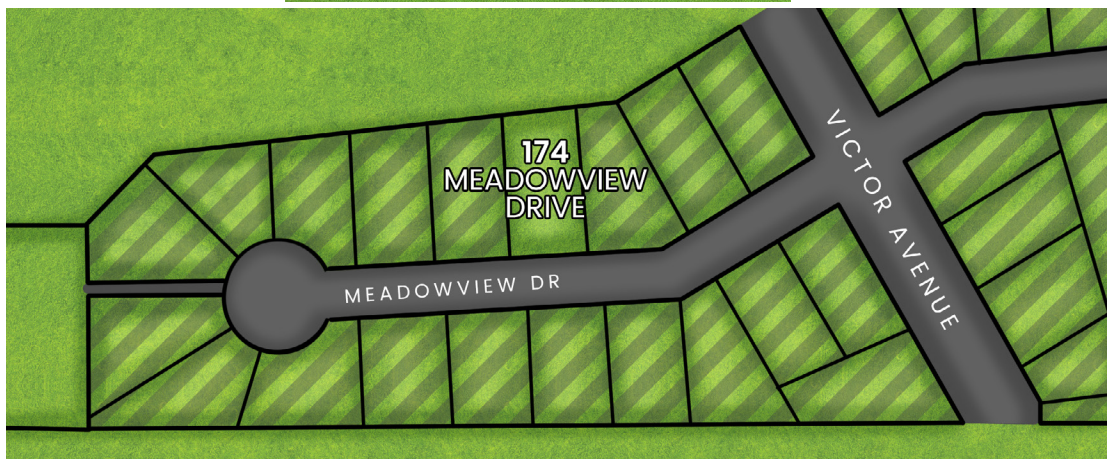

BULLRUSH BAY | SOUTH BROOKWOOD

plan #56744

CIVIC ADDRESS	SIZE (SQ FT)	AVAILABILITY
7 Bullrush Bay	Pie Lot*	SOLD
9 Bullrush Bay	Pie Lot*	SOLD
11 Bullrush Bay	55.5 x 120	SOLD
13 Bullrush Bay	-	SOLD
27 Fieldstone Crescent	Pie Lots (7,739)	SOLD
29 Fieldstone Crescent	Pie Lot* (8,548)	SOLD
30 Fieldstone Crescent	Pie Lot* (15,799)	SOLD
32 Fieldstone Crescent	Pie Lot* (9,559)	AVAILABLE
34 Fieldstone Crescent	Pie Lot* (6,902)	AVAILABLE
36 Fieldstone Crescent	56 x 126 (7,056)	SOLD
38 Fieldstone Crescent	56 x 126 (7,056)	SOLD
40 Fieldstone Crescent	56 x 126 (7,056)	SOLD
42 Fieldstone Crescent	56 x 126 (7,056)	SOLD
44 Fieldstone Crescent	56 x 126 (7,056)	SOLD
46 Fieldstone Crescent	56 x 126 (7,056)	SOLD
48 Fieldstone Crescent	-	SOLD
8 Meadow Drive	53 x 122 (6,466)	SOLD
10 Meadow Drive	53 x 122 (6,466)	SOLD
12 Meadow Drive	53 x 122 (6,466)	SOLD
14 Meadow Drive	53 x 122 (6,466)	SOLD
16 Meadow Drive	53 x 122 (6,466)	SOLD
20 Meadow Drive	Pie Lot* (12,681)	SOLD
22 Meadow Drive	Pie Lot* (10,724)	SOLD

CLEAR LAKE LOTS

plan #43897, 40280, 6822

CIVIC ADDRESS	SIZE (FT)	AVAILABILITY
138 South Bay Drive	CUSTOM	AVAILABLE
174 Meadowview Drive	CUSTOM	AVAILABLE

BRAEVIEW PLACE

plan #20556

■ sold
 ■ pending
 ■ available
 ■ show/spec home
 ■ unavailable
 easement

CIVIC ADDRESS	SIZE (SQ FT)	AVAILABILITY
46 Braeview Place	Pie Lot*	AVAILABLE

BUILD YOUR DREAM HOME WITH US!

Choose from over 60 of our most popular models on our website or create something unique. Customise your home to fit your lifestyle. The choices are endless!