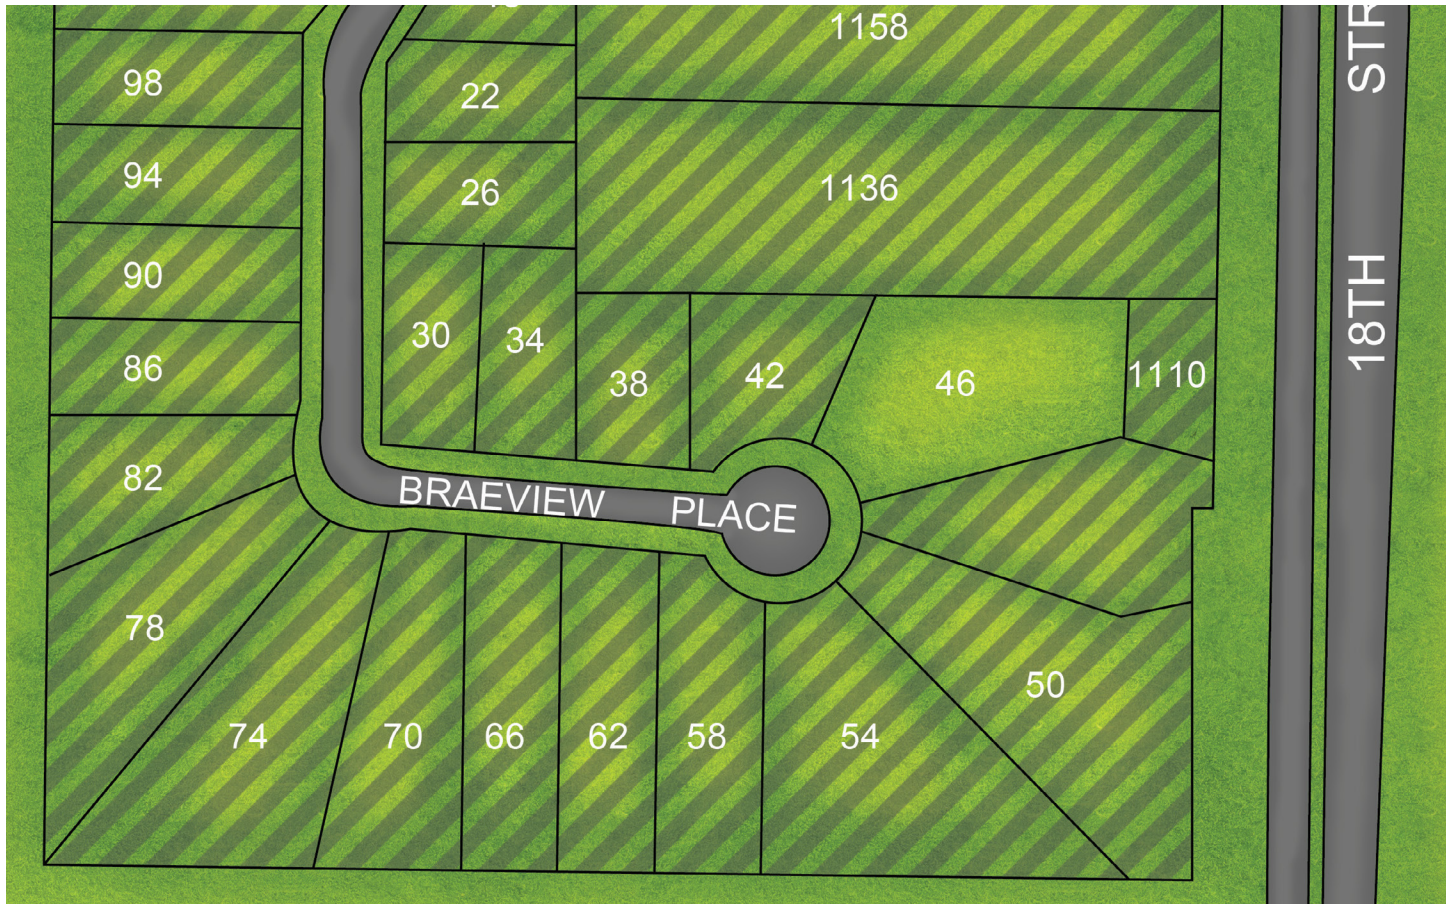

BULLRUSH BAY | SOUTH BROOKWOOD

plan #56744

CIVIC ADDRESS	SIZE (SQ FT)	AVAILABILITY
7 Bullrush Bay	Pie Lot*	SOLD
9 Bullrush Bay	Pie Lot*	SOLD
11 Bullrush Bay	55.5 x 120	SOLD
13 Bullrush Bay	-	SOLD
27 Fieldstone Crescent	Pie Lots (7,739)	SOLD
29 Fieldstone Crescent	Pie Lot* (8,548)	SOLD
30 Fieldstone Crescent	Pie Lot* (15,799)	SOLD
32 Fieldstone Crescent	Pie Lot* (9,559)	AVAILABLE
34 Fieldstone Crescent	Pie Lot* (6,902)	AVAILABLE
36 Fieldstone Crescent	56 x 126 (7,056)	SOLD
38 Fieldstone Crescent	56 x 126 (7,056)	SOLD
40 Fieldstone Crescent	56 x 126 (7,056)	SOLD
42 Fieldstone Crescent	56 x 126 (7,056)	SOLD
44 Fieldstone Crescent	56 x 126 (7,056)	SOLD
46 Fieldstone Crescent	56 x 126 (7,056)	SOLD
48 Fieldstone Crescent	-	SOLD
8 Meadow Drive	53 x 122 (6,466)	SOLD
10 Meadow Drive	53 x 122 (6,466)	SOLD
12 Meadow Drive	53 x 122 (6,466)	SOLD
14 Meadow Drive	53 x 122 (6,466)	SOLD
16 Meadow Drive	53 x 122 (6,466)	SOLD
20 Meadow Drive	Pie Lot* (12,681)	SOLD
22 Meadow Drive	Pie Lot* (10,724)	SOLD

CLEAR LAKE LOTS

plan #43897, 40280, 6822

CIVIC ADDRESS	SIZE (FT)	AVAILABILITY
138 South Bay Drive	CUSTOM	AVAILABLE
174 Meadowview Drive	CUSTOM	AVAILABLE

BRAEVIEW PLACE

plan #20556

■ sold
 ■ pending
 ■ available
 ■ show/spec home
 ■ unavailable
 easement

CIVIC ADDRESS	SIZE (SQ FT)	AVAILABILITY
46 Braeview Place	Pie Lot*	AVAILABLE

BUILD YOUR DREAM HOME WITH US!

Choose from over 60 of our most popular models on our website or create something unique. Customise your home to fit your lifestyle. The choices are endless!