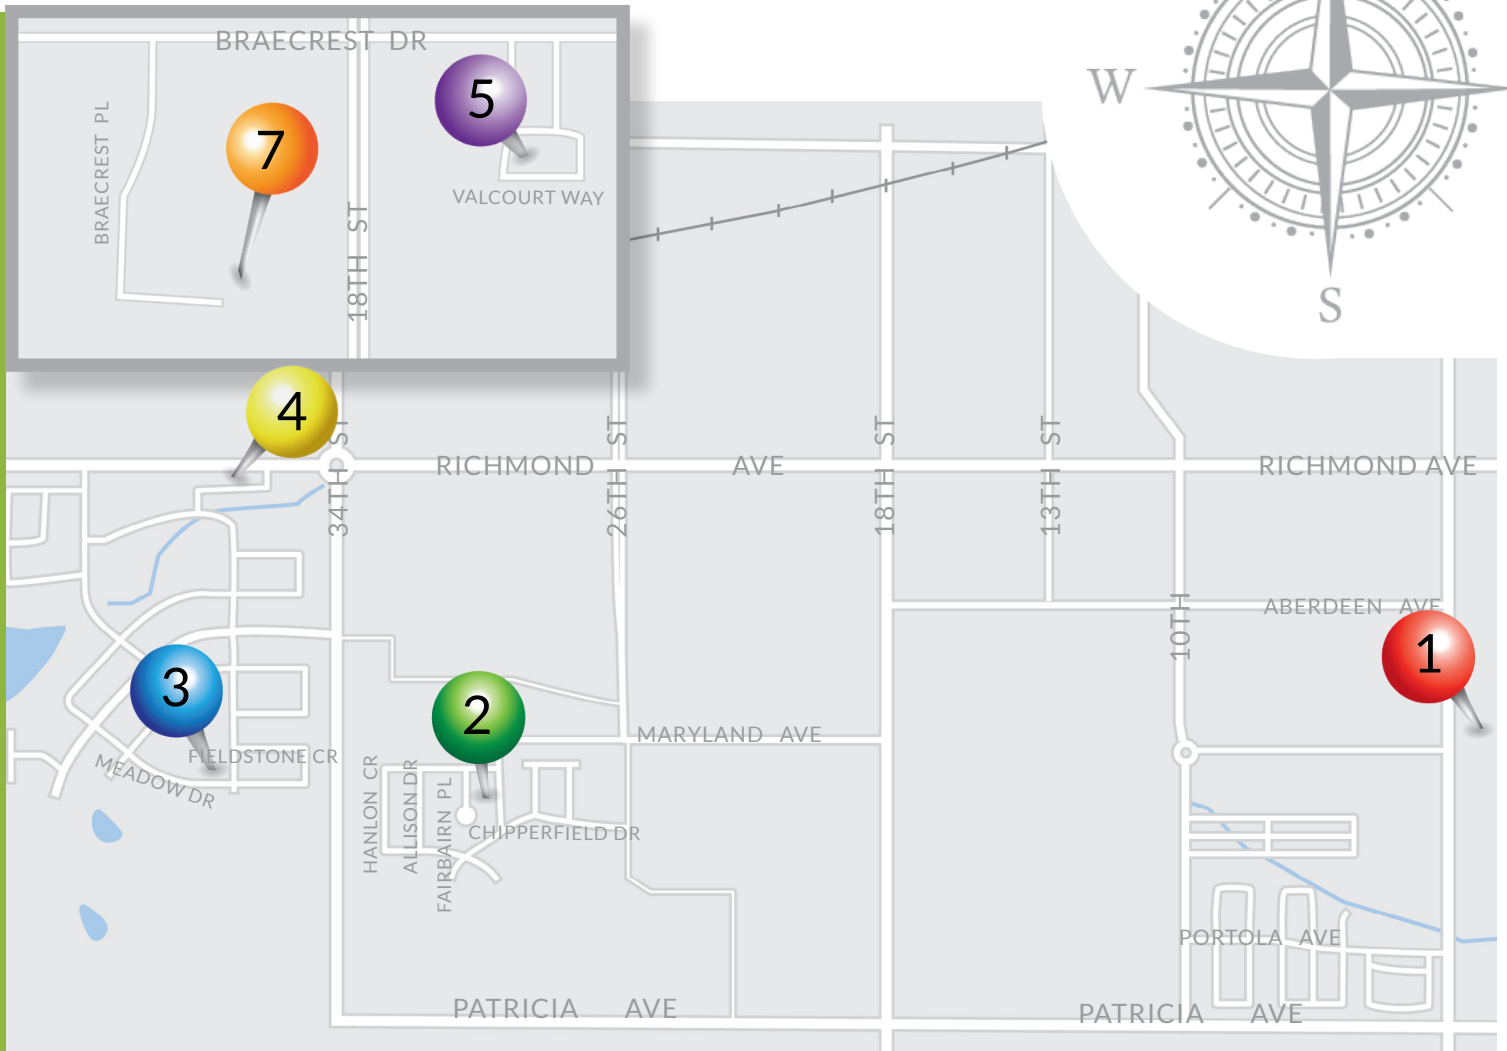

SPRING 2026

DEVELOPMENT AVAILABILITY

It begins with a plan.

REVISED 5/4/2026

DEVELOPMENT LOCATIONS

- 1  SOLIDAGO 3 - 7
- 2  BELLAFIELD / URBAN SQUARE 8 - 13
- 3  BULLRUSH BAY / SOUTH BROOKWOOD 14
- 4  BROOKWOOD ESTATES 15
- 5  THE SUMMIT 16
- 6  CLEAR LAKE LOTS 17
- 7  BRAEVIEW PLACE 18

SOLIDAGO PHASE 2 STAGE 1

sold
 pending
 show/spec home
 unavailable
 easement

CIVIC ADDRESS	SIZE (SQ FT)	AVAILABILITY
2 Wheatgrass Bay	1336	SOLD
4 Wheatgrass Bay	1336	SOLD
6 Wheatgrass Bay	1336	SOLD
8 Wheatgrass Bay	1231	SOLD
10 Wheatgrass Bay	1231	SOLD
12 Wheatgrass Bay	1336	SOLD
14 Wheatgrass Bay	1336	SOLD