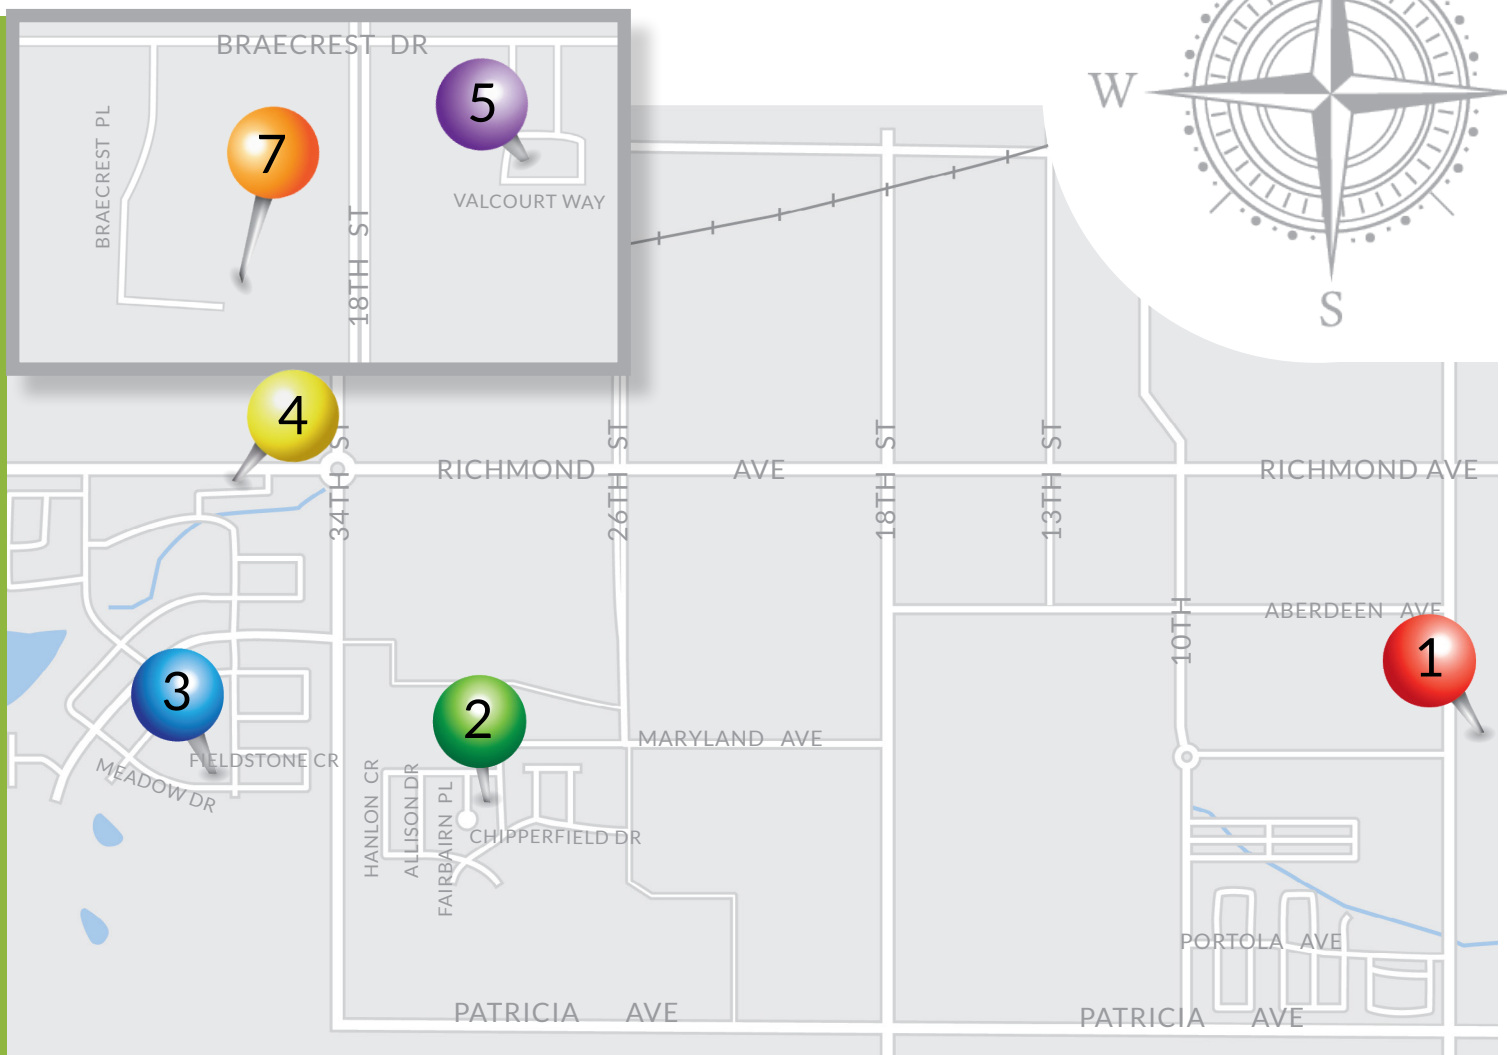

SPRING 2026

DEVELOPMENT AVAILABILITY

It begins with a plan.

REVISED 5/25/2026

DEVELOPMENT LOCATIONS

- 1  SOLIDAGO 3 - 7
- 2  BELLAFIELD / URBAN SQUARE 8 - 13
- 3  BULLRUSH BAY / SOUTH BROOKWOOD 14
- 4  BROOKWOOD ESTATES 15
- 5  THE SUMMIT 16
- 6 CLEAR LAKE LOTS 17
- 7  BRAEVIEW PLACE 18

SOLIDAGO PHASE 2 STAGE 1

■ sold
 ■ pending
 ■ show/spec home
 ■ unavailable
 easement

CIVIC ADDRESS	SIZE (SQ FT)	AVAILABILITY
2 Wheatgrass Bay	1336	SOLD
4 Wheatgrass Bay	1336	SOLD
6 Wheatgrass Bay	1336	SOLD
8 Wheatgrass Bay	1231	SOLD
10 Wheatgrass Bay	1231	SOLD
12 Wheatgrass Bay	1336	SOLD
14 Wheatgrass Bay	1336	SOLD