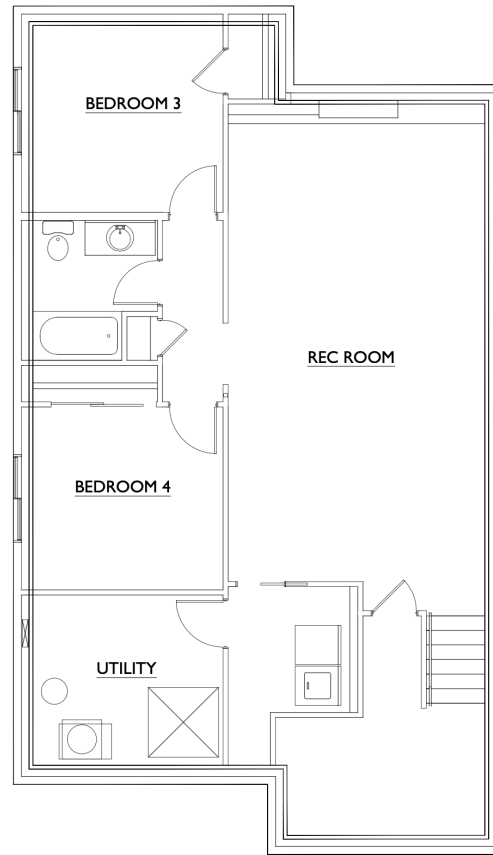

MAIN FLOOR PLAN

BASEMENT PLAN

EMMETT
85 HANLON
Bi-Level

Double Car Attached Garage
Fully Finished Basement

Square Feet
1,246

Bedrooms

4

Bathrooms